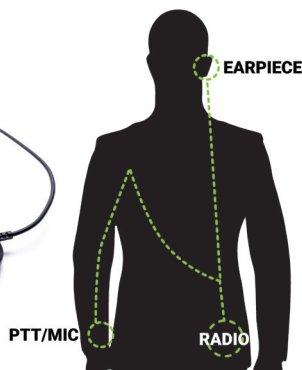

Our 1-Wire earpiece is suited for those that only need to wear the PTT/microphone on their shirt collar or lapel; ideal for warm weather locations or users wearing short sleeves.

- Full-size Push-to-Talk (PTT) switch operable with gloves
- Coiled top cable for added flexibility and movement
- Field replaceable parts and accessories
- OEM compatible replacement parts at incredible prices

Shown with D1 D-shape earpiece

P2W

Our professional grade 2-Wire earpiece is the top seller within the series. 2-Wires are for users that want the option of holding the PTT/microphone in their hand or worn on their shirt collar.

- Full-size Push-to-Talk (PTT) switch operable with gloves
- Field replaceable parts and accessories
- OEM compatible replacement parts at incredible prices
- Also available in BEIGE color cables (special order)
- EH1 earpiece style available for select radio connector types

P3W

Designed for ultimate stealth. The P3W features a multi-directional micro MEMS surface mount Knowles™ microphone inside an incredibly small casing for true covert communications. The included dual clothing clips allow for multiple securing options.