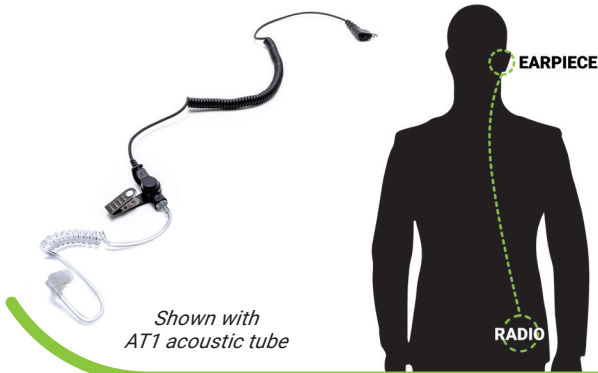

PLO

The 1-Wire listen-only plugs directly into the radio for discreet receive-only communication and is ideal for those who supervise or oversee radio communications. There is no transmit function (Tx), only Receive Audio (Rx).

- Coiled cable for added flexibility and movement
- Field replaceable parts and accessories
- OEM compatible replacement parts at incredible prices

Available Earpiece Options:

AT1

Quick Disconnect Acoustic Tube