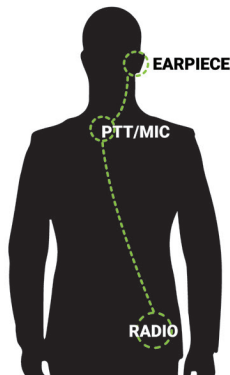

P1W

Our 1-Wire earpiece is suited for those that only need to wear the PTT/microphone on their shirt collar or lapel; ideal for warm weather locations or users wearing short sleeves.

- Full-size Push-to-Talk (PTT) switch operable with gloves
- Coiled top cable for added flexibility and movement
- Field replaceable parts and accessories
- OEM compatible replacement parts at incredible prices